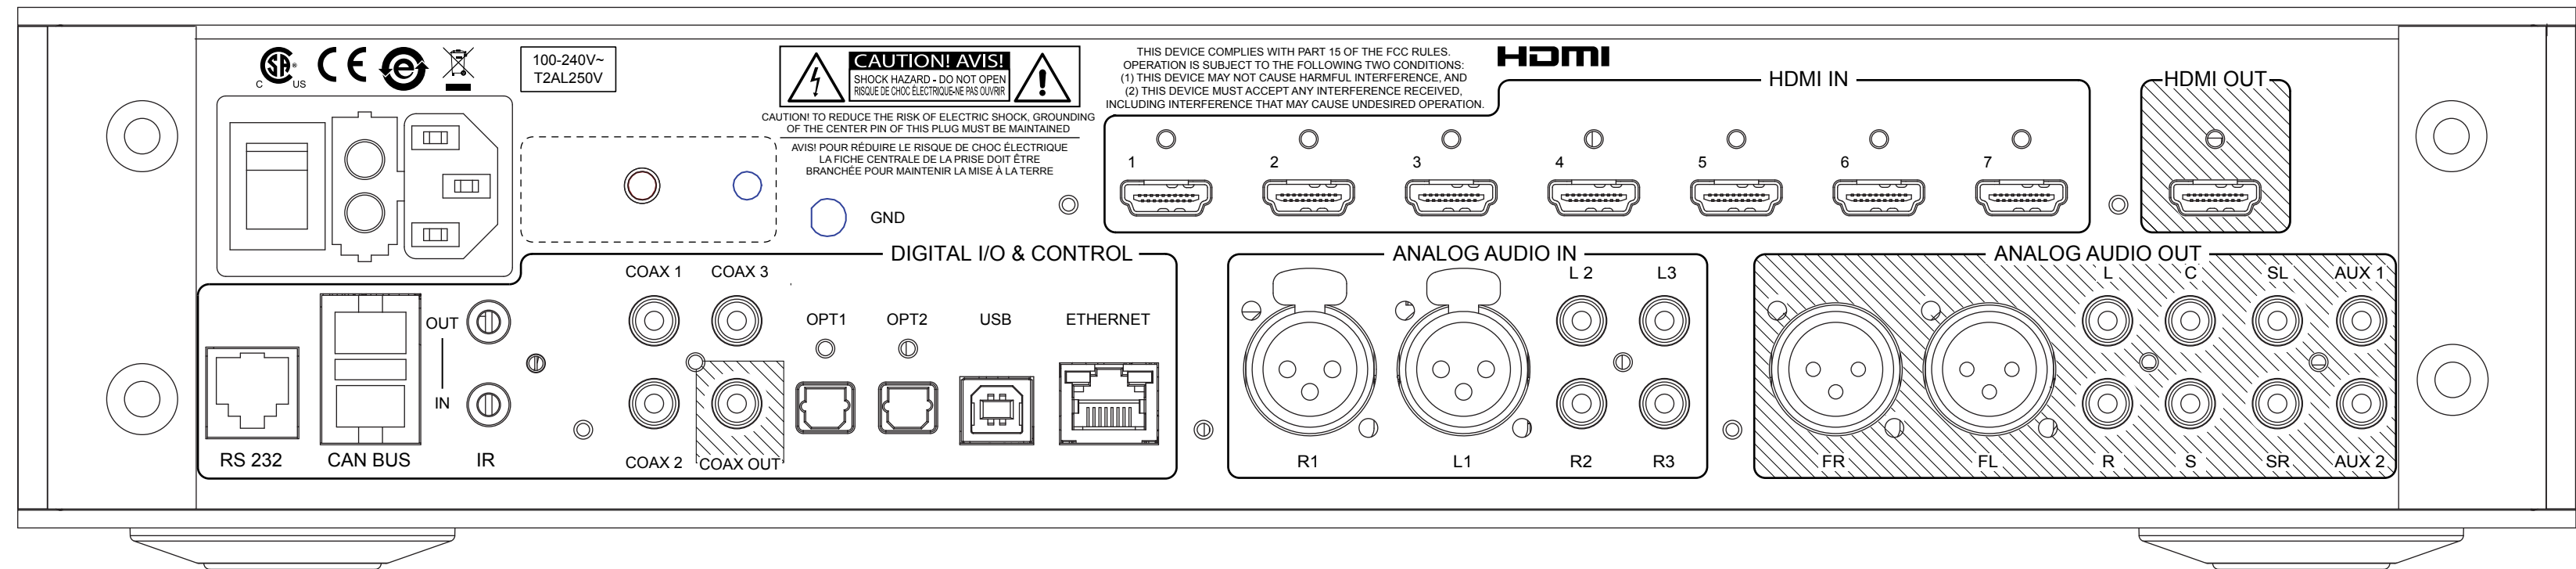

SILKSCREEN

S8421R10- SILKSCREEN FOR SIGMA-SSP BACKPLATE v1.9
16-SEPTEMBER-2014 WHITE INK ON BLACK PAINTED PANEL

SIGMA SSP